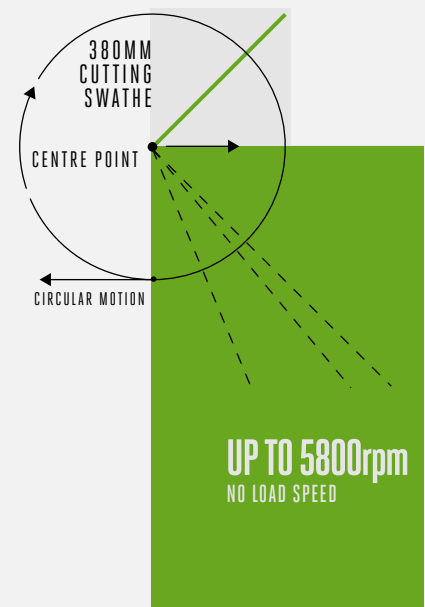

Commercial series – same compatibility

EGO is a name you can rely on. With a history of cordless power innovation, we know the ability to mix and match batteries, backpacks, harnesses and tools is vital. This level of complete flexibility continues with the commercial series.