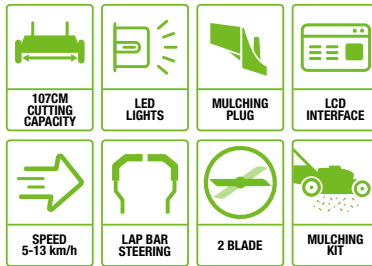

INTEGRATED TOW HITCH

107CM (42") CUTTING DECK
3-IN-1 MULCHING, COLLECTION,
SIDE DISCHARGE

NEW FOR 2022

ZT4204E-L
RIDING MOWER WITH 1600W CHARGER,
MULCHING PLUG AND 4x10.0AH BATTERY

Z6 ZTR RIDING MOWER

Ideal for larger gardens, the Z6 corners with ease. Customise the ride with an LCD interface featuring 3 driving modes: Control, Standard and Sport, which can be accessed with the simple touch of a finger. Includes hydraulic seat for added comfort.