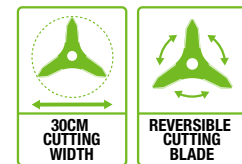

PSA1000
POLE SAW ATTACHMENT

10"/25cm guide bar and chain make cutting branches fast and efficient

EA0800
EDGER ATTACHMENT

With quick depth adjustment and handy guide, this attachment makes achieving a perfect edge easy