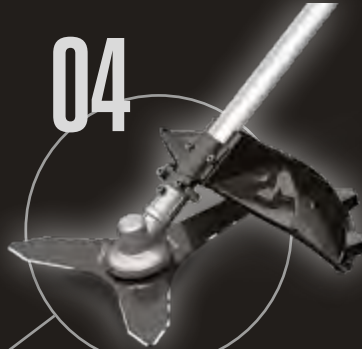

EGO POWER® BRUSHCUTTER

05