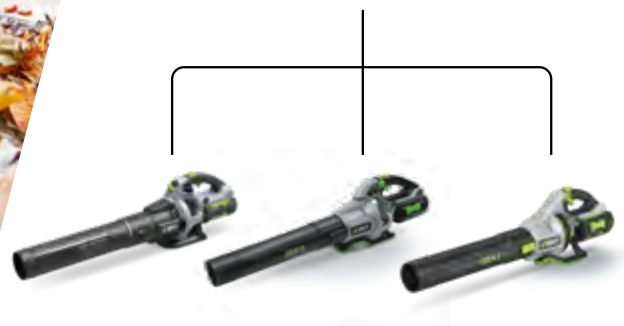

Please note: some features are not available on all models

Flat nozzle for wet leaves

Clears stones from driveway

AGC1000

Gutter cleaner easily attaches to EGO blower to avoid using a ladder or climbing on the roof to clean your gutters.