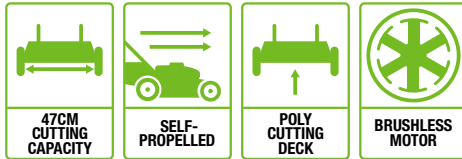

47cm MOWER

Self-propelled mower with a 47cm cutting capacity, brushless motor and 55L collection bag

SKIN CODE	LM1700E					LM1700E-SP					LM1900E-SP				
CUTTING CAPACITY	42cm					42cm					47cm				
SELF-PROPELLED SPEED	No					0.5-1.4m/s (1.8-5.0km/h)					0.6-1.4m/s (2.2-5.0km/h)				
CUTTING DECK MATERIAL	Poly					Poly					Poly				
RUN TIME*	BATTERY SIZE					BATTERY SIZE					BATTERY SIZE				
	2.5Ah	5.0Ah	7.5Ah	10.0Ah	12.0Ah	2.5Ah	5.0Ah	7.5Ah	10.0Ah	12.0Ah	2.5Ah	5.0Ah	7.5Ah	10.0Ah	12.0Ah
	Up to 20 mins	Up to 40 mins	Up to 55 mins	Up to 75 mins	Up to 90 mins	Up to 15 mins	Up to 35 mins	Up to 50 mins	Up to 70 mins	Up to 80 mins	N/A	Up to 35 mins	Up to 50 mins	Up to 70 mins	Up to 80 mins
CUTTING SPEED CONTROL	Constant Speed					Constant Speed					Constant Speed				
NO LOAD SPEED	3,000rpm					3,000rpm					3,000rpm				
CUT HEIGHT SETTINGS	20/27/35/45/58/70/80mm					20/27/35/45/58/70/80mm					20/27/35/45/ 58/70/80mm				
HANDLE HEIGHTS	Three - user adjustable					Three - user adjustable					Three - user adjustable				
REAR COLLECTION	55L					55L					55L				
FUNCTIONS	Mulch, collect					Mulch, collect					Mulch, collect				
NOISE RATING (LwA)	92dB(A)					95dB(A)					94dB(A)				
VERTICAL STORAGE	Yes					Yes					Yes				
WEIGHT WITHOUT BATTERY	22kg					25kg					25kg				
MOTOR TYPE	Brushless					Brushless					Brushless				

*Run time may vary and depend on the battery used, charge level of battery, condition of grass, and user's operation technique.
*Kit includes charger and highlighted battery.