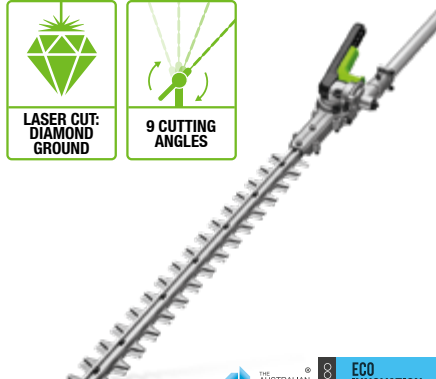

HTA2000S
SHORT HEDGE TRIMMER ATTACHMENT

With the same sharp blades and quick cutting action, this attachment makes short work of low, deep hedges.