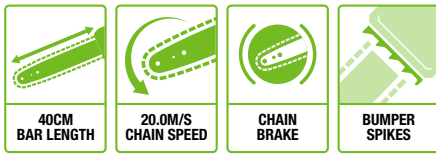

40cm CHAIN SAW

An outstanding combination of high torque and chain speed-perfect for easily cutting through branches and medium-sized logs up to 40cm in width.

BONUS 35CM GUIDE BAR AND SAW CHAIN INCLUDED