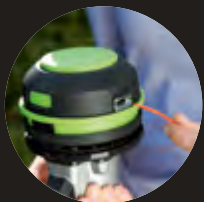

CONSISTENT 40CM CUTTING SWATH

LINE IQ™
AUTOFEED, NO BUMP,
HIGH PERFORMANCE TRIMMING

THE WORLD'S FIRST LINE TRIMMER WITH POWERLOAD™ TECHNOLOGY

Solving one of the biggest frustrations of line replacement, EGO's groundbreaking Powerload™ technology automatically winds your trimmer. Just thread the line, press the Powerload™ button and let the tool do the rest. Available on ST1620E-T, ST1520E-S & ST1400E-ST models.