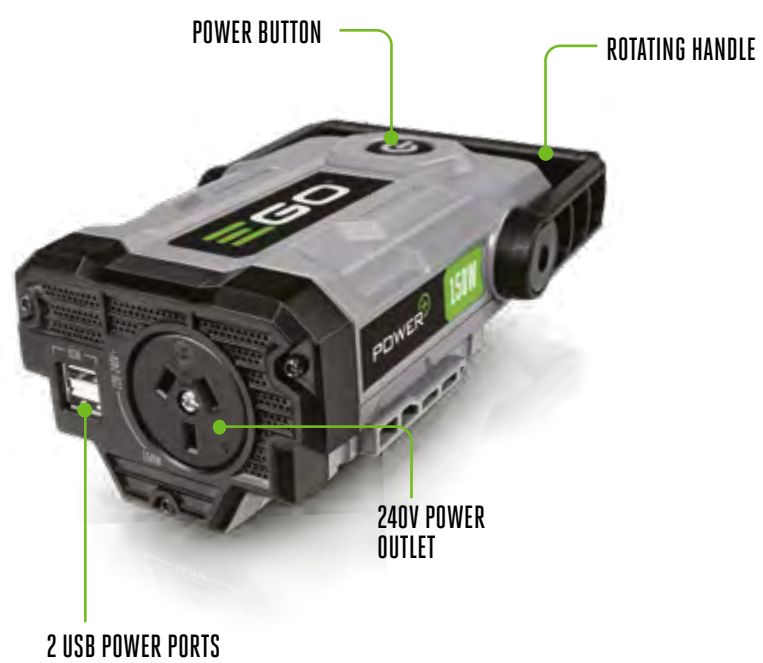

**POWER
TO CHARGE
40 PHONES**

Recommend for use with the EGO 56V 7.5 Ah ARC Lithium battery

**POWER
TO CHARGE
11 LAPTOPS**

Recommend for use with the EGO 56V 7.5 Ah ARC Lithium battery

**POWERS
42" TV
FOR 8 HOURS**

Recommend for use with the EGO 56V 7.5 Ah ARC Lithium battery