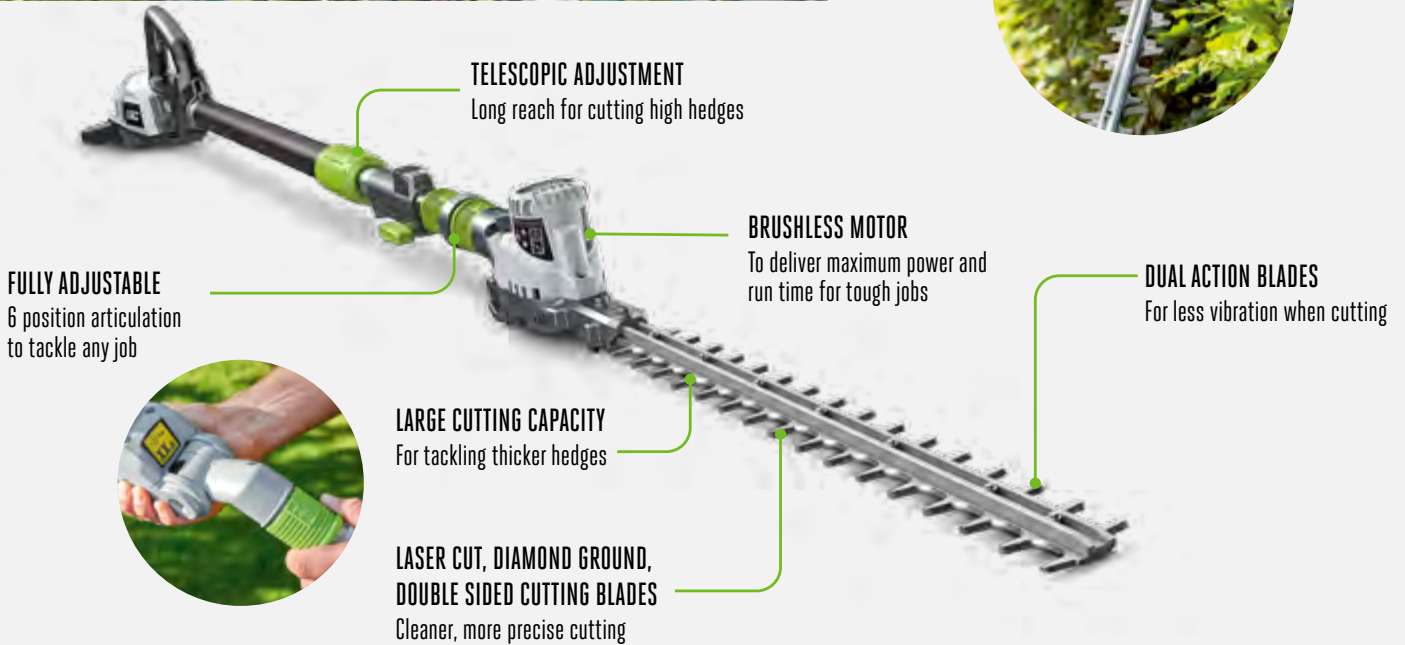

**POWER+ COMMERCIAL
TELESCOPIC HEDGE TRIMMER**

PTX5100
HEDGE TRIMMER ONLY

PPTX5105 - KIT
HEDGE TRIMMER WITH 5.0Ah
BATTERY & RAPID CHARGER

COMMERCIAL TELESCOPIC HEDGE TRIMMER ATTACHMENT

For use with the EGO Power+ Commercial Telescopic Pole (purchased separately as a kit). The brushless motor delivers the power, torque and blade-speed to cut branches up to 26mm in diameter, with ease. Tackle even the most difficult tasks with 6-position articulation, and additional twist rotation.