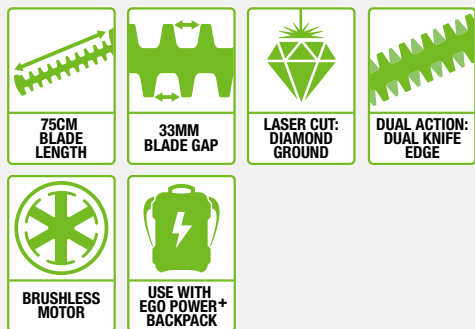

SKIN CODE	HTX7500
BLADE LENGTH	75cm
CUTTING CAPACITY	33mm
BLADE GAP	33mm
BLADE TOOTH DEPTH	20mm
RUN TIME* WITH BAX1500 BATTERY	Up to 380 mins
SPEED CONTROL	One-speed
NO LOAD SPEEDS	3600spm
BLADE TYPE	Double-sided cutting
CUTTING ACTION	Dual action
BLADE TIP PROTECTOR	Yes
ROTATING HANDLE	No
WEIGHT	4.0kg
MOTOR TYPE	Brushless
NOISE RATING (LwA)	97dB(A)

*Run time may vary and depend on the battery used, charge level of battery, condition of hedge and user's operation technique.