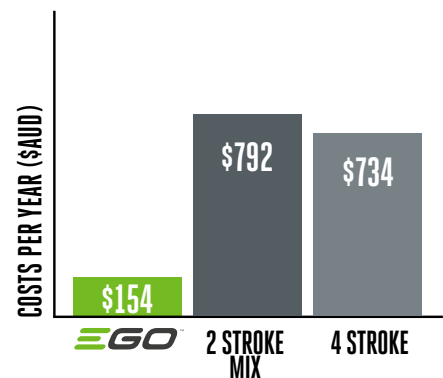

All estimated calculations based on a commercial 4 hour use per day and a 20 day working month. Does not take into account service costs. EGO calculations based on daily use of an EGO Power+ Mower with a 7.5Ah Battery charged on a 550W Rapid Charger.

* Cost of fuel based on published Australian AVG cents per litre. Source: Australian Institute of Petroleum.

** Cost of oil based on 4L purchase and 25:1 mix ratio.

^ Cost of oil based on 4L purchase, 500ml oil well and 50 hour oil change.

~ Cost of charging based on AVG kWh pricing in Australia 2020. Source: Australian Energy Market Commission.

Note: Whilst all care has been taken to ensure data in the above calculations is accurate, figures and calculations presented are intended as a guide only and should not be treated as authoritative.

New Zealand savings calculations may differ based on fuel and oil costs.