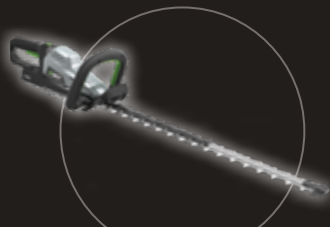

ROTOCUT

EGO POWER[®] BACKPACK LINK

EGO POWER[®] BACKPACK BATTERY

EGO POWER[®] BATTERY HOLSTER

EGO POWER[®] TOP HANDLE CHAIN SAW

EGO POWER[®] COMMERCIAL HEDGE TRIMMER

EGO POWER[®] TELESCOPIC POLE SYSTEM

POLE SAW