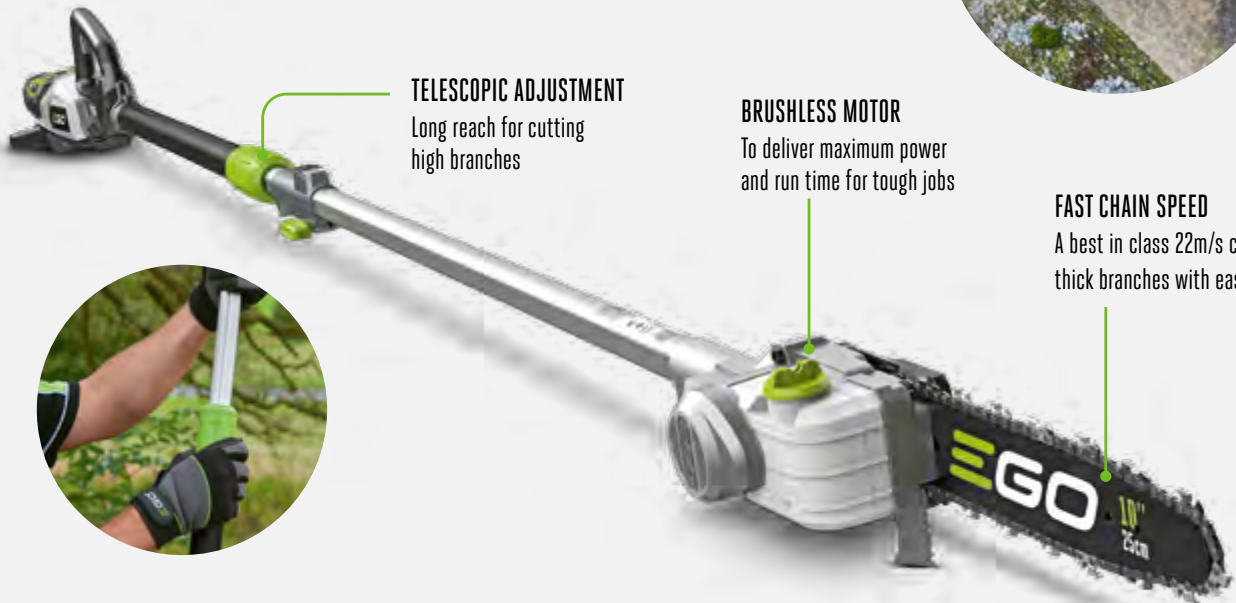

PPX1000

COMMERCIAL TELESCOPIC POLE

Use with the EGO Power+ Commercial Pole Saw and Hedge Trimmer attachments*, and with any of EGO's 56V ARC Lithium batteries. Extends up to 4m** in length to easily reach high branches and hedges, and ideal for low hedges when set to a shorter extension.

TELESCOPIC ADJUSTMENT
Long reach for cutting high branches

BRUSHLESS MOTOR
To deliver maximum power and run time for tough jobs

FAST CHAIN SPEED
A best in class 22m/s cuts thick branches with ease

PSX2500 - SKIN
POLE SAW ONLY