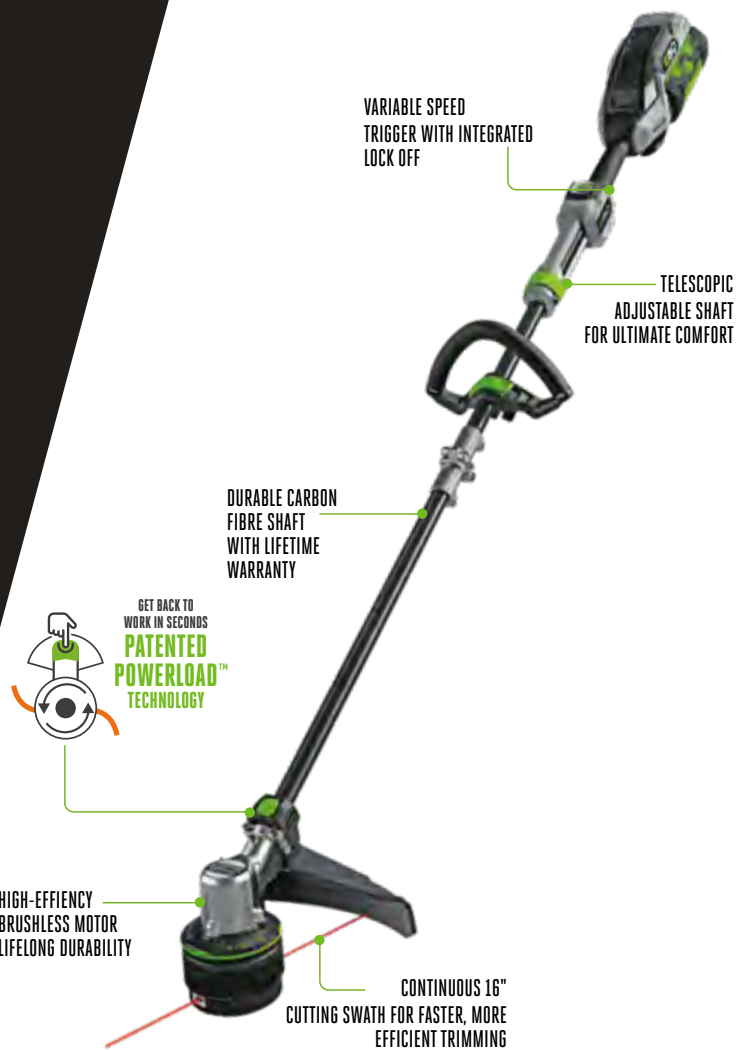

CONSISTENT 40CM CUTTING SWATH

LINE IQ™
AUTOFEED, NO BUMP,
HIGH PERFORMANCE TRIMMING

THE WORLD'S FIRST LINE TRIMMER WITH POWERLOAD™ TECHNOLOGY

Solving one of the biggest frustrations of line replacement, EGO's groundbreaking Powerload™ technology automatically winds your trimmer. Just thread the line, press the Powerload™ button and let the tool do the rest. Available on ST1620E-T, ST1520E-S & ST1400E-ST models.

STEP 1
Thread the line

STEP 2
Press the Powerload™
button to load line

POWER+ LINE TRIMMER

ST1300E - SKIN
LINE TRIMMER ONLY

ST1302E - KIT
LINE TRIMMER WITH 2.5Ah
BATTERY & CHARGER

33cm LINE TRIMMER

Two-speed, 33cm cutting swath with bump head line feed and easy line replacement