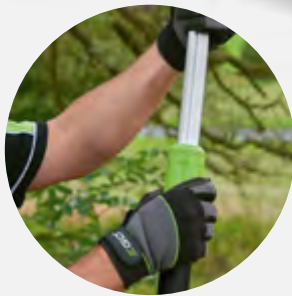

TELESCOPIC ADJUSTMENT
Long reach for cutting high branches

BRUSHLESS MOTOR
To deliver maximum power and run time for tough jobs

FAST CHAIN SPEED
A best in class 22m/s cuts thick branches with ease

PSX2500 - SKIN
POLE SAW ONLY