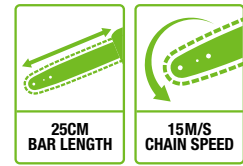

PSA1000
POLE SAW ATTACHMENT

10"/25cm guide bar and chain make cutting branches fast and efficient

EA0800
EDGER ATTACHMENT

With quick depth adjustment and handy guide, this attachment makes achieving a perfect edge easy