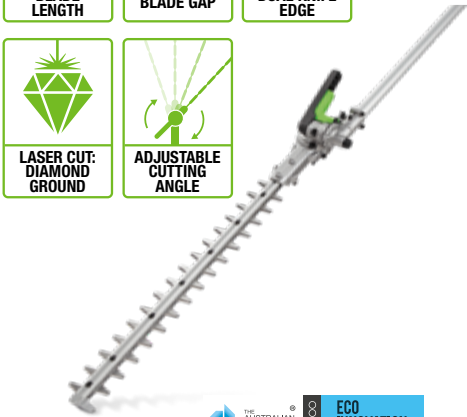

HTA2000
HEDGE TRIMMER ATTACHMENT

Laser cut, diamond ground blades and simple angle adjustment make this trimmer as precise as it is powerful