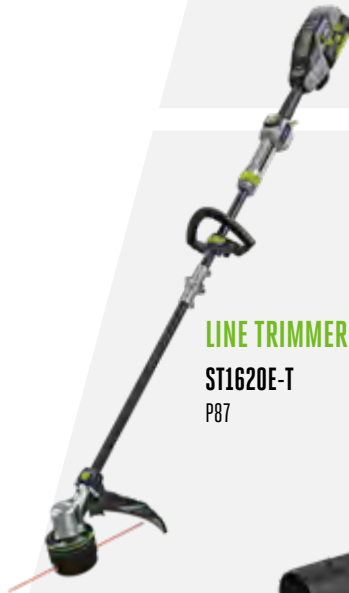

LINE TRIMMER

ST1620E-T
P87