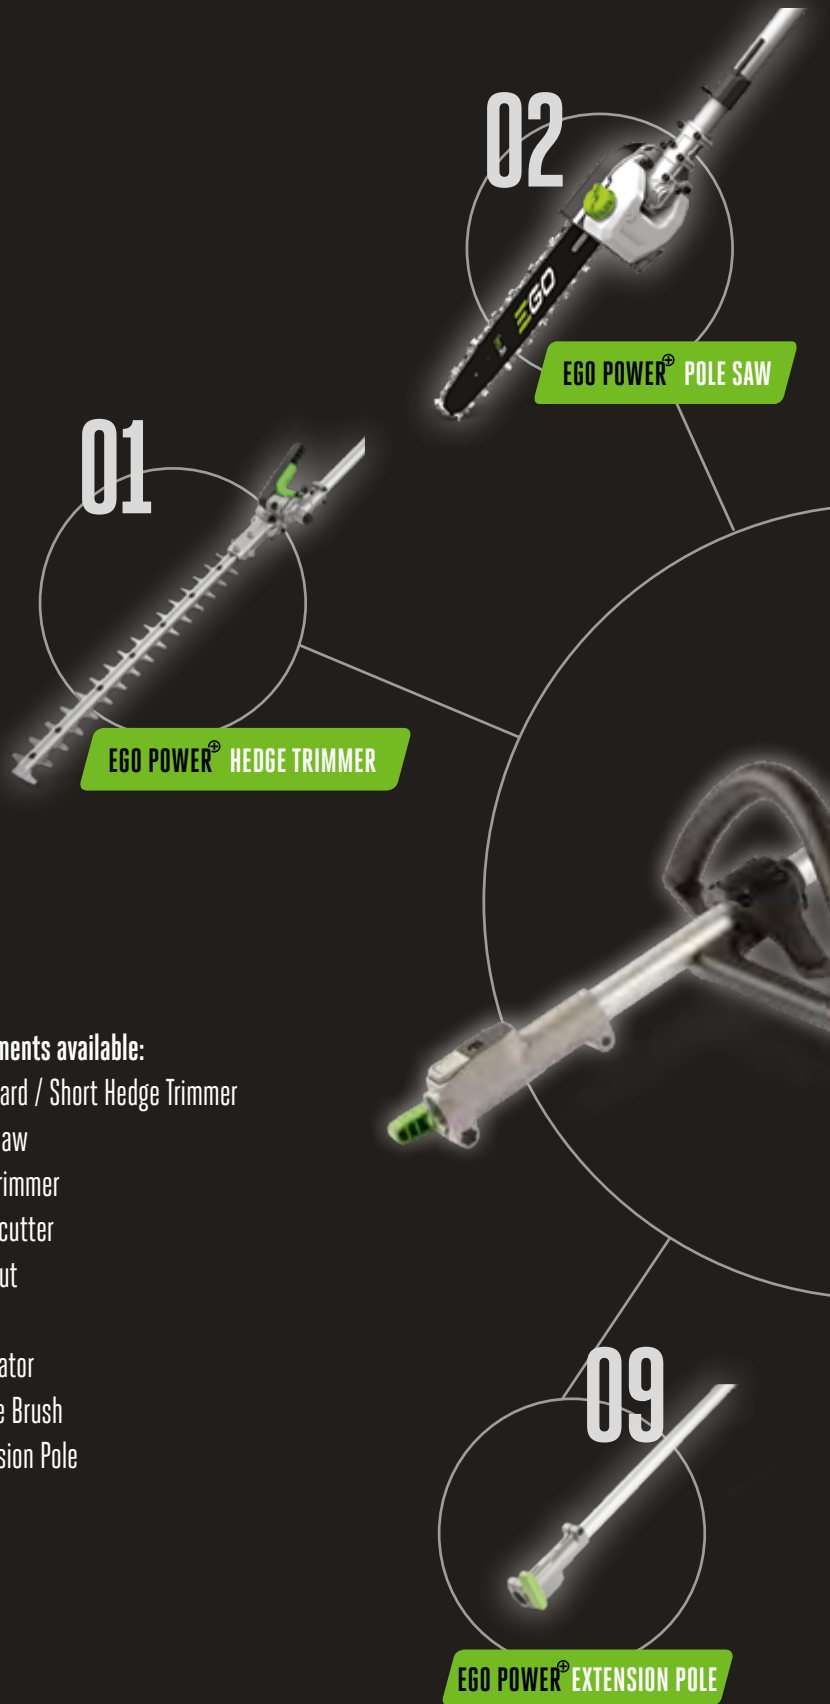

**THE EGO POWER⁺
MULTI-TOOL.
ONE TOOL LOTS
OF OPTIONS.**

With a single power unit and a range of high-tech attachments, the EGO Power⁺ multi-tool lets you breeze through a variety of jobs. Whether you're cutting grass, edging lawns, trimming hedges, sawing branches or tilling soil, switching between attachments is quick and easy thanks to our simple and secure tool-free coupling system. Plus our extension pole gives you the reach to tackle any height. Add to that our innovative 56V ARC Lithium battery and you have all the power you need, without the fuss or fumes and with less noise than traditional petrol-powered tools.

Attachments available:

- Standard / Short Hedge Trimmer
- Pole Saw
- Line Trimmer
- Brushcutter
- Rotocut
- Edger
- Cultivator
- Bristle Brush
- Extension Pole