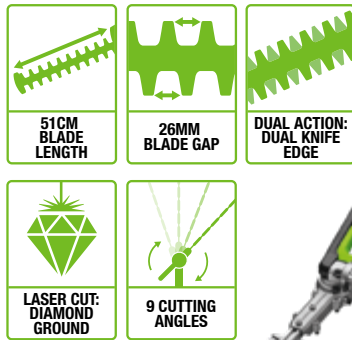

HTA2000S
SHORT HEDGE TRIMMER ATTACHMENT

With the same sharp blades and quick cutting action, this attachment makes short work of low, deep hedges.