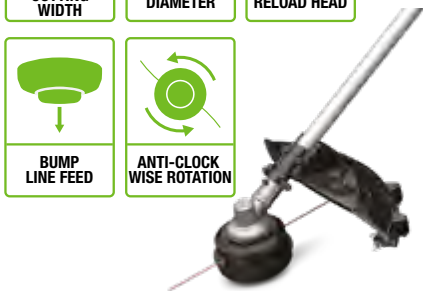

STA1500
LINE TRIMMER ATTACHMENT

This attachment is packed with features to save you time and help you work safely, quickly and efficiently