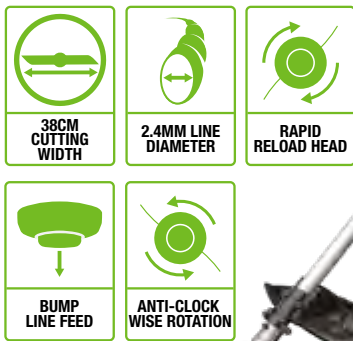

STA1500
LINE TRIMMER ATTACHMENT

This attachment is packed with features to save you time and help you work safely, quickly and efficiently