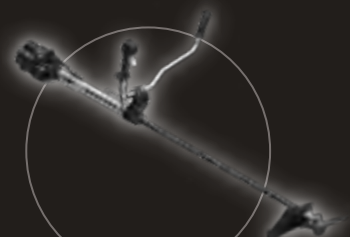

EGO POWER[®] COMMERCIAL LINE TRIMMER

EGO POWER[®] COMMERCIAL BLOWER

HEDGE TRIMMER

EGO POWER[®] COMMERCIAL BRUSHCUTTER

BETTER FOR YOU, YOUR WALLET AND THE ENVIRONMENT

See just how well our tools compare

Our industry-leading 56V ARC Lithium battery technology offers a new level of performance, giving you the power you need to keep working hard until the job's done. With impressive run times and fast recharge, there is no need to purchase or store highly flammable fuel, instead, you get the freedom to work emission-free. For total flexibility, all of EGO's 56V ARC Lithium batteries fit every tool in the EGO Power+ 56V range. Just click in the battery and you're ready to go. When you try this revolutionary cordless system you'll never look back.