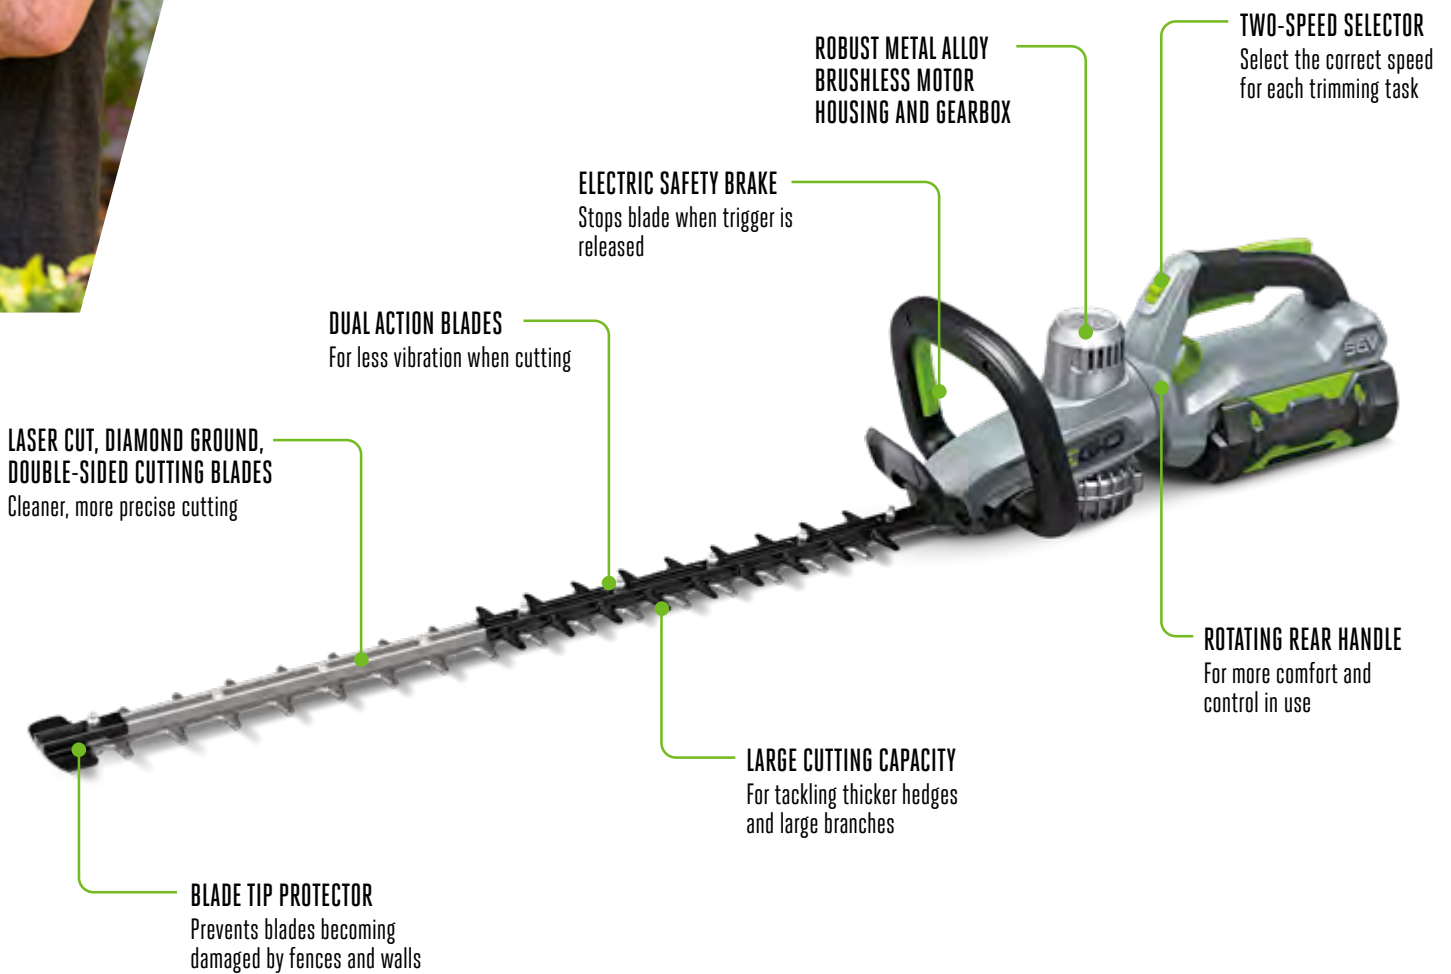

Please note: some features are not available on all models.