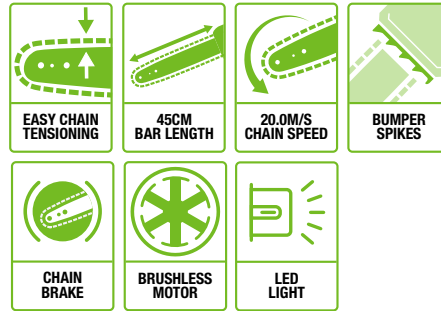

45cm CHAIN SAW

Featuring a 45cm bar length and 20.0m/s chain speed and Easy Chain Tensioning

SKIN CODE	CS1610E					CS1800E				
BLADE LENGTH	40cm					45cm				
CHAIN SPEED	20m/s					20m/s				
RUN TIME*	BATTERY SIZE					BATTERY SIZE				
	2.5Ah*	5.0Ah	7.5Ah	10.0Ah	12.0Ah	2.5Ah	5.0Ah*	7.5Ah	10.0Ah	12.0Ah
	Up to 130 cuts	Up to 300 cuts	Up to 450 cuts	Up to 600 cuts	Up to 660 cuts	Up to 130 cuts	Up to 300 cuts	Up to 450 cuts	Up to 600 cuts	Up to 660 cuts
CHAIN BAR	AG1600 and AG1400					AG1800				
CHAIN TYPE	AC1600 and AC1400					AC1800				
OIL RESERVOIR	150ml					200ml				
CHAIN OIL	Automatic					Automatic				
CHAIN BRAKE	Yes					Yes				
NOISE RATING (LwA)	103dB(A)					105dB(A)				
CHAIN TENSIONING	Tool free					Tool free				
WEIGHT WITHOUT BATTERY	3.9kg					4.47kg				
MOTOR TYPE	Brushless					Brushless				

*Run time may vary and depend on the battery used, charge level of battery and user's operation technique. Based on 100mm x 100mm cuts of pine wood.
*Kit includes charger and highlighted battery.