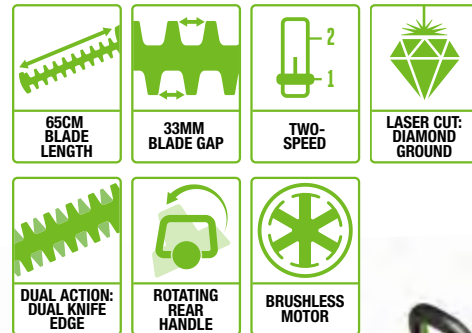

65cm HEDGE TRIMMER

Two-speed 65cm blade length, 33mm blade gap with
double-sided knife-edge cutting action and rotating
rear handle for comfort and control