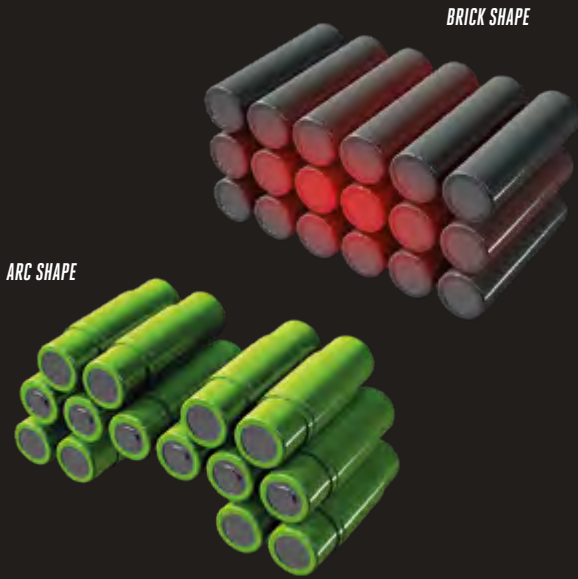

ARC LITHIUM 56V

BRICK SHAPE

ARC SHAPE

Increased surface area

The ARC shaped battery has been carefully designed to optimise cooling and reduce overheating. Unlike "brick shaped" batteries, the individual battery cells are positioned adjacent to the external housing so heat can be easily transferred away from the cells.

Keep Cool™ Technology

It's not just the innovative ARC design that helps prevent overheating. The battery has another clever way to keep cool. Each and every cell is surrounded by our unique Keep Cool™ phase change material that absorbs heat energy and keeps individual cells at their optimum temperature for longer run times.