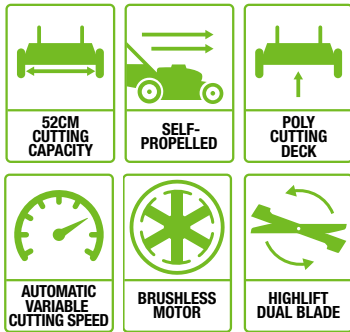

52cm SELF-PROPELLED MOWER

Self-propelled dual blade mower with a 52cm cutting capacity and 70L collection bag

SKIN CODE	LM2100E	LM2020E-SP	LM2130E-SP												
CUTTING CAPACITY	52cm	50cm	52cm Dual blade												
SELF-PROPELLED SPEED	No	0.6-1.4m/s (2.2-5.0km/h)	0.6-1.4m/s (2.2-5.0km/h)												
CUTTING DECK MATERIAL	Poly	Steel	Poly												
RUN TIME*	BATTERY SIZE					BATTERY SIZE					BATTERY SIZE				
	2.5Ah	5.0Ah	7.5Ah	10.0Ah	12.0Ah	2.5Ah	5.0Ah	7.5Ah	10.0Ah	12.0Ah	2.5Ah	5.0Ah	7.5Ah	10.0Ah	12.0Ah
	N/A	Up to 40 mins	Up to 60 mins	Up to 80 mins	Up to 100 mins	N/A	N/A	Up to 45 mins	Up to 60 mins	Up to 70 mins	N/A	Up to 32 mins	Up to 50 mins	Up to 65 mins	Up to 80 mins
CUTTING SPEED CONTROL	Automatic Variable Speed**					Automatic Variable Speed**					Automatic Variable Speed**				
NO LOAD SPEED	2,800rpm					3,150rpm					2,700rpm				
CUT HEIGHT SETTINGS	28/38/52/64/80/94mm					25/35/50/65/80/95mm					25/32/40/51/64/77/90mm				
HANDLE HEIGHTS	Three - user adjustable					Three - user adjustable					Three - user adjustable				
REAR COLLECTION	70L					60L					70L				
FUNCTIONS	Mulch, collect					Mulch, collect, side discharge					Mulch, collect				
NOISE RATING (LwA)	89dB(A)					91dB(A)					93dB(A)				
VERTICAL STORAGE	Yes					Yes					Yes				
WEIGHT WITHOUT BATTERY	25kg					29.5kg					25.1kg				
MOTOR TYPE	Brushless					Brushless					Brushless				

*Run time may vary and depend on the battery used, charge level of battery, condition of grass, and user's operation technique.
**Automatic Variable Speed delivers optimal cutting speed to maximise battery run time whilst maintaining grass cutting performance.
*Kit includes charger and highlighted battery.