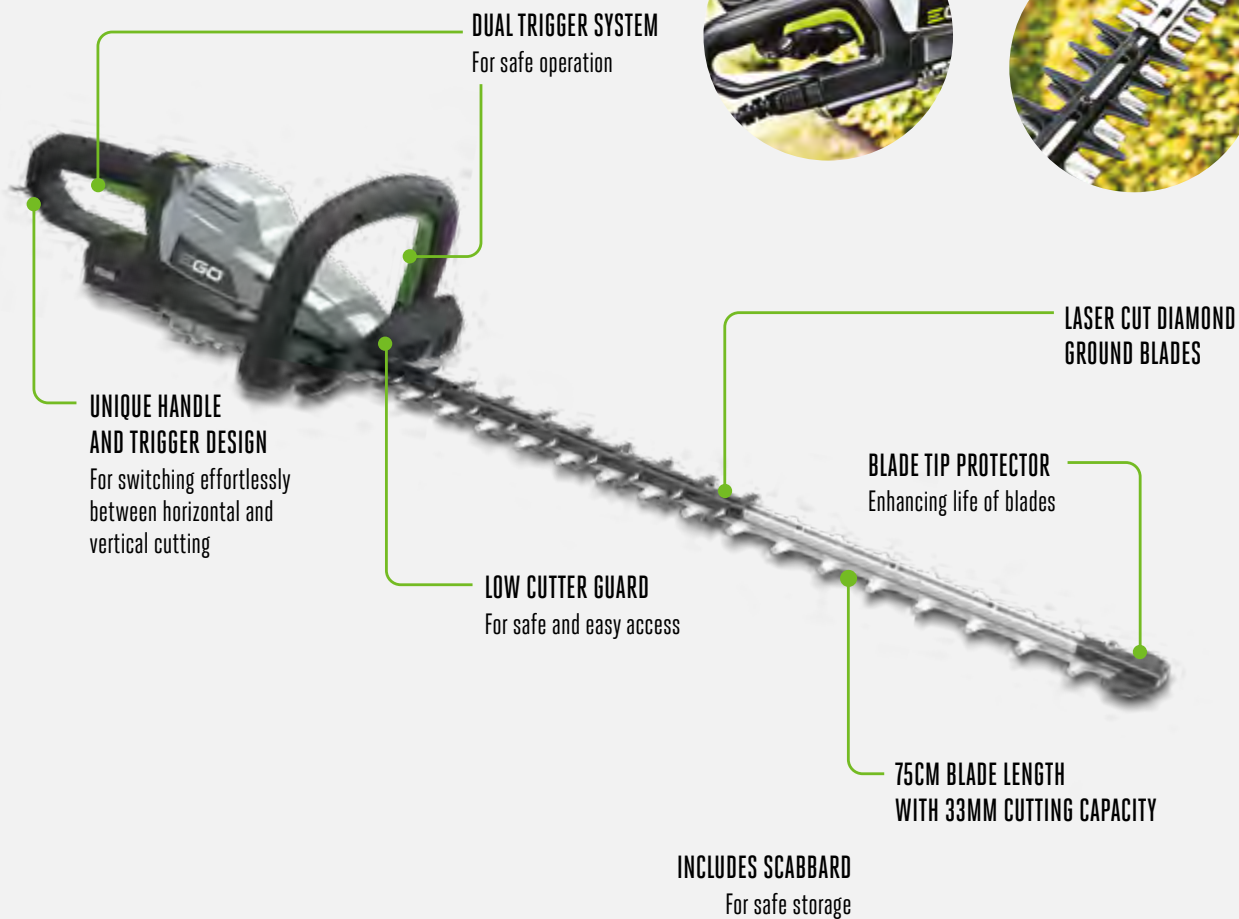

2 YEAR
TOOL
Warranty

2 YEAR
BATTERY
Warranty

HTX7500
75CM COMMERCIAL HEDGE TRIMMER

Powerful, smooth and perfectly balanced, the dual trigger system provides enhanced user comfort and safety. Making it perfect for any job, big or small