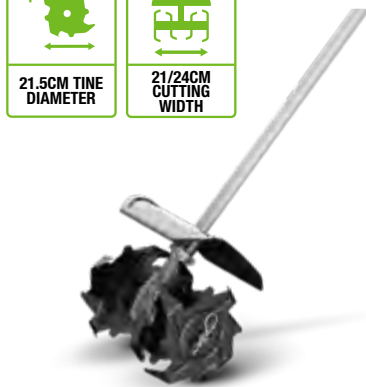

CTA9500 CULTIVATOR ATTACHMENT

The easier way to prepare soil for planting, the cultivator's rotating teeth remove weeds and aerate soil