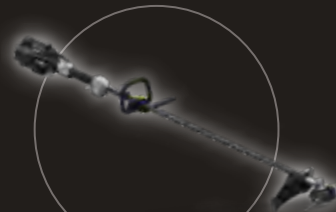

ROTOCUT

EGO POWER[®] BACKPACK LINK

EGO POWER[®] BACKPACK BATTERY

EGO POWER[®] BATTERY HOLSTER

EGO POWER[®] TOP HANDLE CHAIN SAW

EGO POWER[®] COMMERCIAL HEDGE TRIMMER

EGO POWER[®] TELESCOPIC POLE SYSTEM

POLE SAW