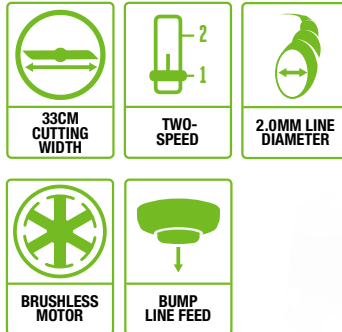

STEP 1
Thread the line

STEP 2
Press the Powerload™
button to load line

POWER+ LINE TRIMMER

ST1300E - SKIN
LINE TRIMMER ONLY

ST1302E - KIT
LINE TRIMMER WITH 2.5Ah
BATTERY & CHARGER

33cm LINE TRIMMER

Two-speed, 33cm cutting swath with bump head line feed and easy line replacement