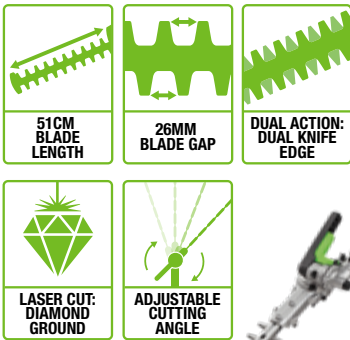

HTA2000
HEDGE TRIMMER ATTACHMENT

Laser cut, diamond ground blades and simple angle adjustment make this trimmer as precise as it is powerful