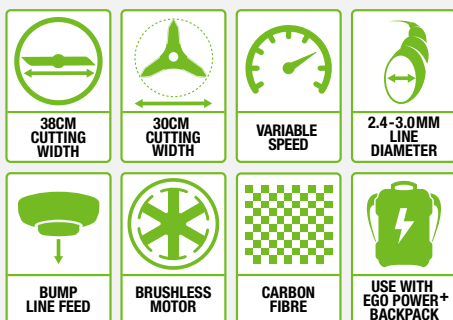

Light yet strong, the solid steel drive shaft is housed in a carbon fibre drive tube. Unlike alloy shafts, it won't bend and lose its shape over time, keeping vibration levels to a minimum.

EFFICIENT AND POWERFUL BRUSHLESS MOTOR
For longer running times

SKIN CODE	BCX3800	STX3800
CUTTING WIDTH		
– Line trimmer head	38cm	38cm
– Three-sided blade	30cm	30cm
TOTAL LENGTH	186cm	186cm
RUN TIME* WITH BAX1500 BATTERY	With trimmer head Up to 300 mins	With brushcutter head Up to 420 mins
BLADE MATERIAL	Three-sided steel blade	–
SPEED CONTROL	Constant variable speed	Constant variable speed
NO LOAD SPEEDS	5800rpm	5800rpm
SOFT-START	Yes	Yes
LINE DIAMETER CAPACITY	2.4-3.0mm	2.4-3.0mm
LINE FEED	Manual wind bump feed head	Manual wind bump feed head
DUAL LINE	Yes	Yes
ROTATING DIRECTION	Anti clockwise	Anti clockwise
AUXILIARY HANDLE	Bike handle	Quick adjustable loop handle
HARNESS	Hip pad (AHP1500)	–
WEIGHT	6.5kg	5.8kg
MOTOR TYPE	Brushless	Brushless
NOISE RATING (LwA)	100dB(A)	100dB(A)