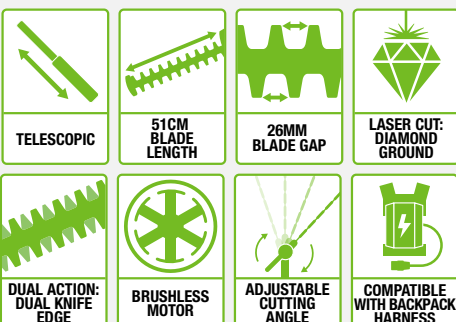

*Number of cuts may vary and depend on the battery used, charge level of battery and user's operation technique. Based on 100mm x 100mm cuts.

**POWER+ COMMERCIAL
TELESCOPIC HEDGE TRIMMER**

PTX5100
HEDGE TRIMMER ONLY

PPTX5105 - KIT
HEDGE TRIMMER WITH 5.0Ah
BATTERY & RAPID CHARGER

COMMERCIAL TELESCOPIC HEDGE TRIMMER ATTACHMENT

For use with the EGO Power+ Commercial Telescopic Pole (purchased separately as a kit). The brushless motor delivers the power, torque and blade-speed to cut branches up to 26mm in diameter, with ease. Tackle even the most difficult tasks with 6-position articulation, and additional twist rotation.