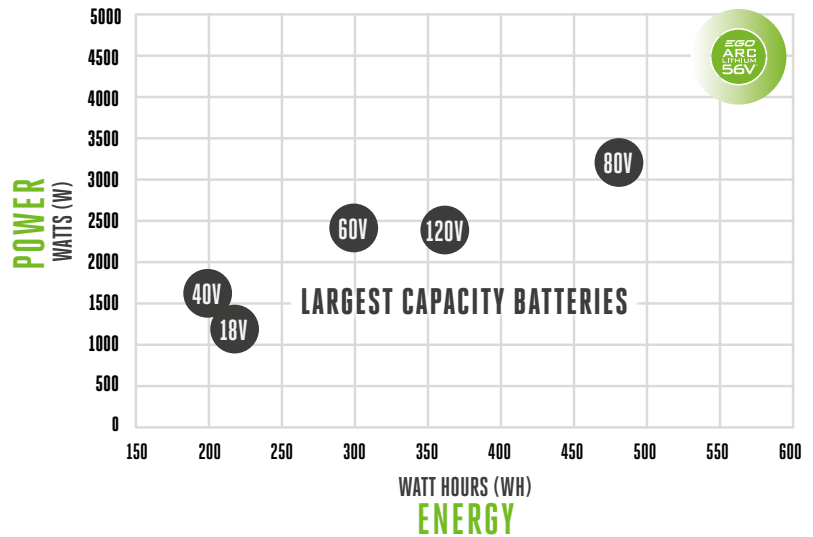

Fast recharge

All this clever thinking not only delivers the industry's highest energy capacity in a portable hand-held battery. It also means when it's time to recharge, the EGO Power+ 56V ARC Lithium battery is the quickest around.

**56V BATTERIES
DELIVER MORE
USABLE POWER
THAN ANY OTHER
HANDHELD BATTERY**

BATTERY PERFORMANCE OF CORDLESS PLATFORMS

56V
VOLTAGE
POTENTIAL TO
TRANSFER ENERGY

560 Wh
WATT HOURS (ENERGY)
POWER OUTPUT

10.0Ah
AMP HOURS (CAPACITY)
RUN TIME