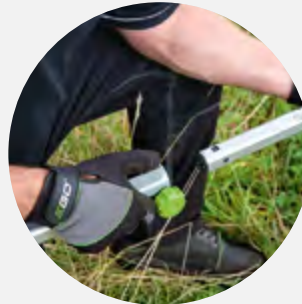

DUAL LOCKING SYSTEM
Easy to change attachment with thumb screw locking

ALUMINIUM OVAL SHAFT
Robust design for comfort, grip and reach