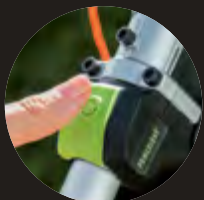

STEP 2
Press the Powerload™
button to load line