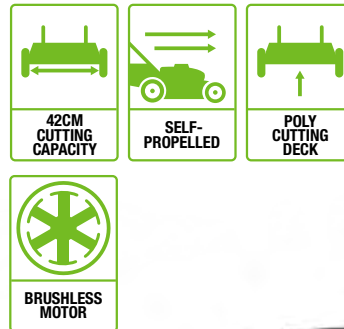

42cm SELF-PROPELLED MOWER

Self-propelled mower with a 42cm cutting capacity,
brushless motor and 55L collection bag