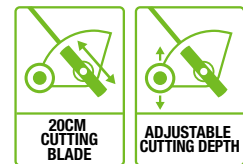

PSA1000
POLE SAW ATTACHMENT

10"/25cm guide bar and chain make cutting branches fast and efficient

EA0800
EDGER ATTACHMENT

With quick depth adjustment and handy guide, this attachment makes achieving a perfect edge easy