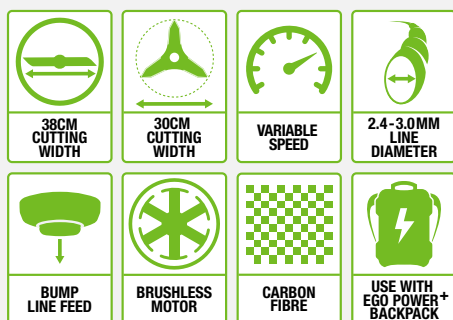

BCX3800 COMMERCIAL LINE TRIMMER / BRUSHCUTTER

Leave the fuss and fumes of petrol behind with this powerful, pro-standard tool. Pair up with our commercial backpack battery BAX1501 for all-day power and comfort

STX3800 COMMERCIAL LINE TRIMMER

Our new commercial line trimmer provides the same power and performance as petrol. Now with a quick adjustable handle, pair up with our commercial backpack battery BAX1501 for all-day power and comfort