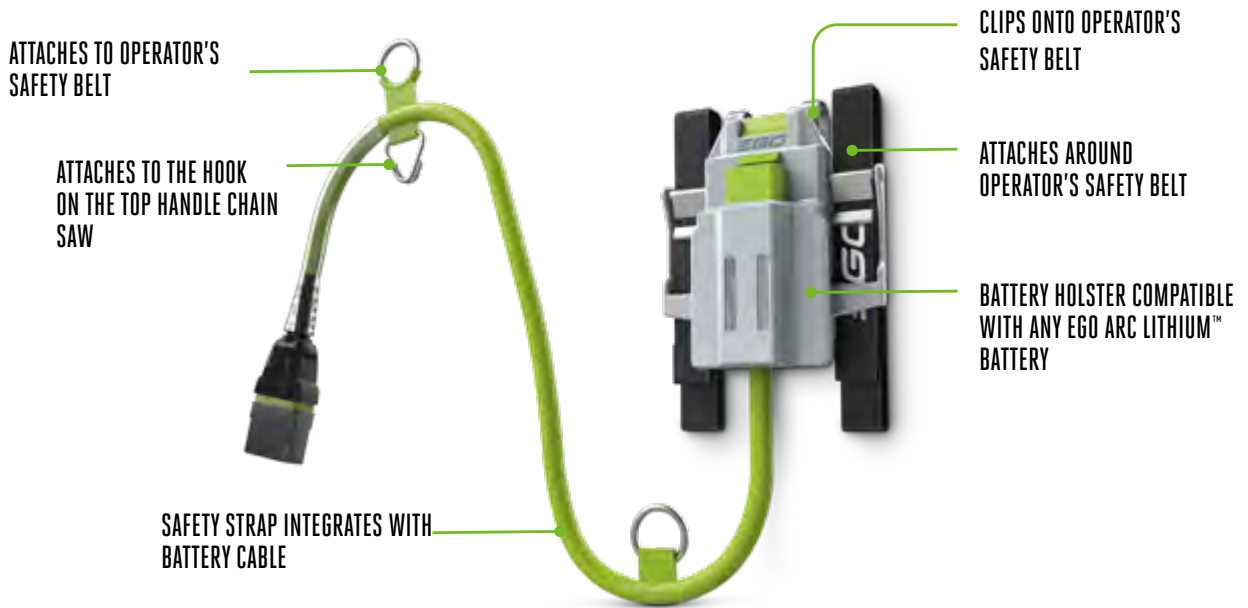

ABH3000
BATTERY HOLSTER, CABLE AND ARBORIST'S STRAP

The holster is designed to house the EGO ARC Lithium Battery which is perfectly matched for use with the EGO Power+ Top-handle CHAIN SAW, to deliver optimal torque and power for professional arborists. The safety-strap attachment integrates with the battery cable and belt or harness to keep you and your team safe in the trees.

SKIN CODE	ABH3000
CONNECTION METHOD	Quick plug-in and out for EGO Power+ commercial series tools. Adapter ADB1000 for all other EGO Power+ tools
CARRYING HANDLE	No - fixed to belt or harness
WEIGHT WITHOUT BATTERY	1.1kg