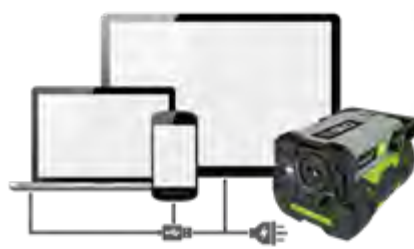

**POWER
TO CHARGE
40 PHONES**

Recommend for use with the EGO 56V 7.5 Ah ARC Lithium battery

**POWER
TO CHARGE
11 LAPTOPS**

Recommend for use with the EGO 56V 7.5 Ah ARC Lithium battery

**POWERS
42" TV
FOR 8 HOURS**

Recommend for use with the EGO 56V 7.5 Ah ARC Lithium battery