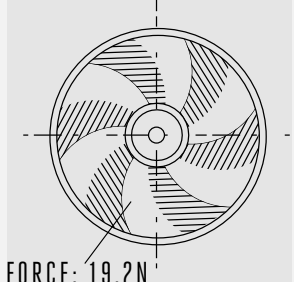

OUTPowers PETROL POWERED BLOWERS

Setting a new standard for blowers, the LBX6000 is the most powerful handheld blower on the market. Delivering more blowing time, more comfort and more power than petrol.

With the ability to blow over 1014m³ of air per hour on Boost mode, the leaves and the competition don't stand a chance.