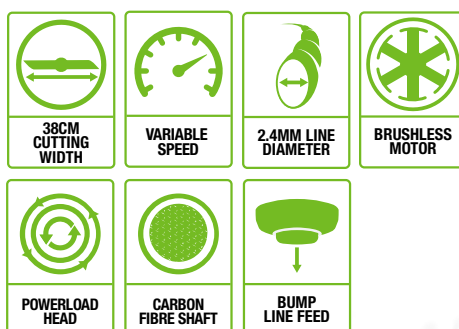

38cm POWERLOAD LINE TRIMMER

Variable speed, larger 38cm cutting swath with industry 1st powerload head, strong and durable carbon fibre shaft