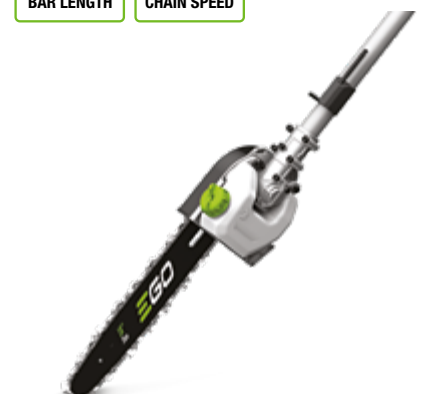

HTA2000
HEDGE TRIMMER ATTACHMENT

Laser cut, diamond ground blades and simple angle adjustment make this trimmer as precise as it is powerful

STA1500
LINE TRIMMER ATTACHMENT

This attachment is packed with features to save you time and help you work safely, quickly and efficiently

NEW FOR 2022

HTA2000S
SHORT HEDGE TRIMMER ATTACHMENT

With the same sharp blades and quick cutting action, this attachment makes short work of low, deep hedges.

BCA1200
BRUSHCUTTER ATTACHMENT

Tough enough to take on anything, the reversible three-sided metal blade makes short work of any overgrown area

PSA1000
POLE SAW ATTACHMENT

10"/25cm guide bar and chain make cutting branches fast and efficient

EA0800
EDGER ATTACHMENT

With quick depth adjustment and handy guide, this attachment makes achieving a perfect edge easy

EP7500 EXTENSION POLE

Nothing is out of reach with this strong yet light-weight extension pole. Just click in the attachment you need and off you go
Only for use with Pole Saw and Pole Hedge Trimmer attachments