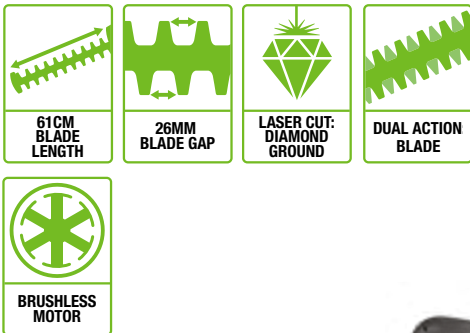

HT2410E - SKIN
HEDGE TRIMMER ONLY

HT2411E - KIT
HEDGE TRIMMER WITH 2.5Ah
BATTERY & CHARGER

61cm HEDGE TRIMMER

Single speed 61cm blade length,
26mm blade gap with single knife-edge
cutting action