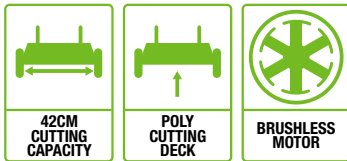

42cm MOWER

With 42cm cutting capacity,
brushless motor and 55L collection bag